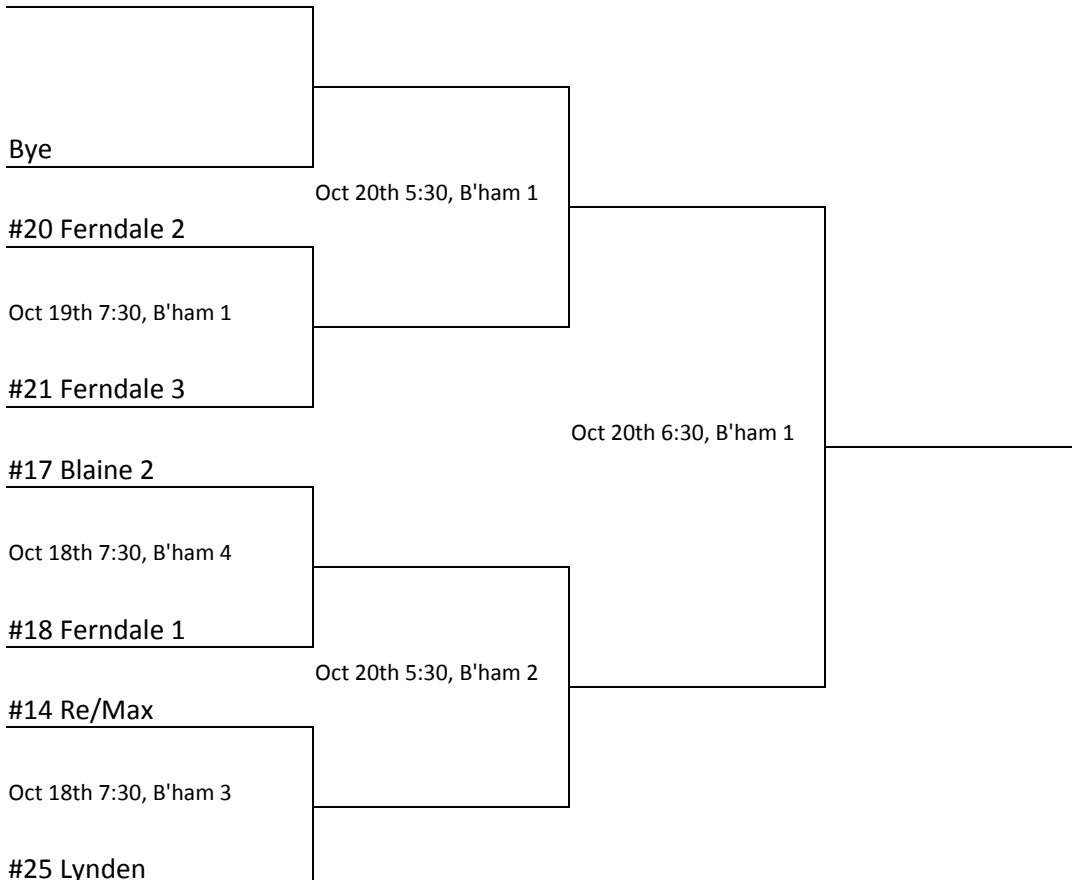

5th/6th					
#	Team Area	Team Name/	Color	Coach	Phone
11	Bellingham	Caliber Home	Navy Blue	Nate Cornelsen	(360) 715-0932
12	Bellingham	All Around Screen-	Teal	Scott Garland	(360) 224-7122
13	Bellingham	Radley Muller	Yellow	Jeff Gwozdz	(360) 594-7732
14	Bellingham	Re/Max	Red	Kari Lee	(360) 305-9630
15	Bellingham	Menchie's	Pink	Meredith Mitchell	(360) 739-4402
16	Blaine	Blaine 1	Orange	Madison Clark	(360) 389-1083
17	Blaine	Blaine 2	Black	Danielle Harring-	(360) 371-3050
18	Ferndale	Ferndale 1	Purple	Chelsea Brionez	(360) 393-5957
19	Ferndale	Anderson Paper	Black	Stephanie Bu-	(360) 305-6618
20	Ferndale	Ferndale 2	Pink	Brita Castleberry	(360) 510-2393
21	Ferndale	Ferndale 3	Yellow	Cliff Sabiston	(360) 319-4885
22	Lynden	Lynden Storm		Nikki Hermanutz	(360) 224-7728
23	Lynden	Lynden White	Navy Blue	Julie Carter	(360) 296-6092
24	Lynden	Lynden Blue	Navy Blue	Julie Carter	(360) 296-6092
25	Lynden	Lynden		Kelly DeJong	(360) 815-0665
26	Meridian	Meridian	Black	Sara Bernardy	360-319-2808
27	Meridian	Meridian	Black	Sara Bernardy	360-319-2808
28	Mt Baker	Mt Baker		Chellie Anderson	927-3933
29	Nooksack	Nooksack 1	Purple	Lisa Benner	319-1589
30	Nooksack	Nooksack 2	Purple	Amy Shintaffer	441-4096

#28 Mt Baker